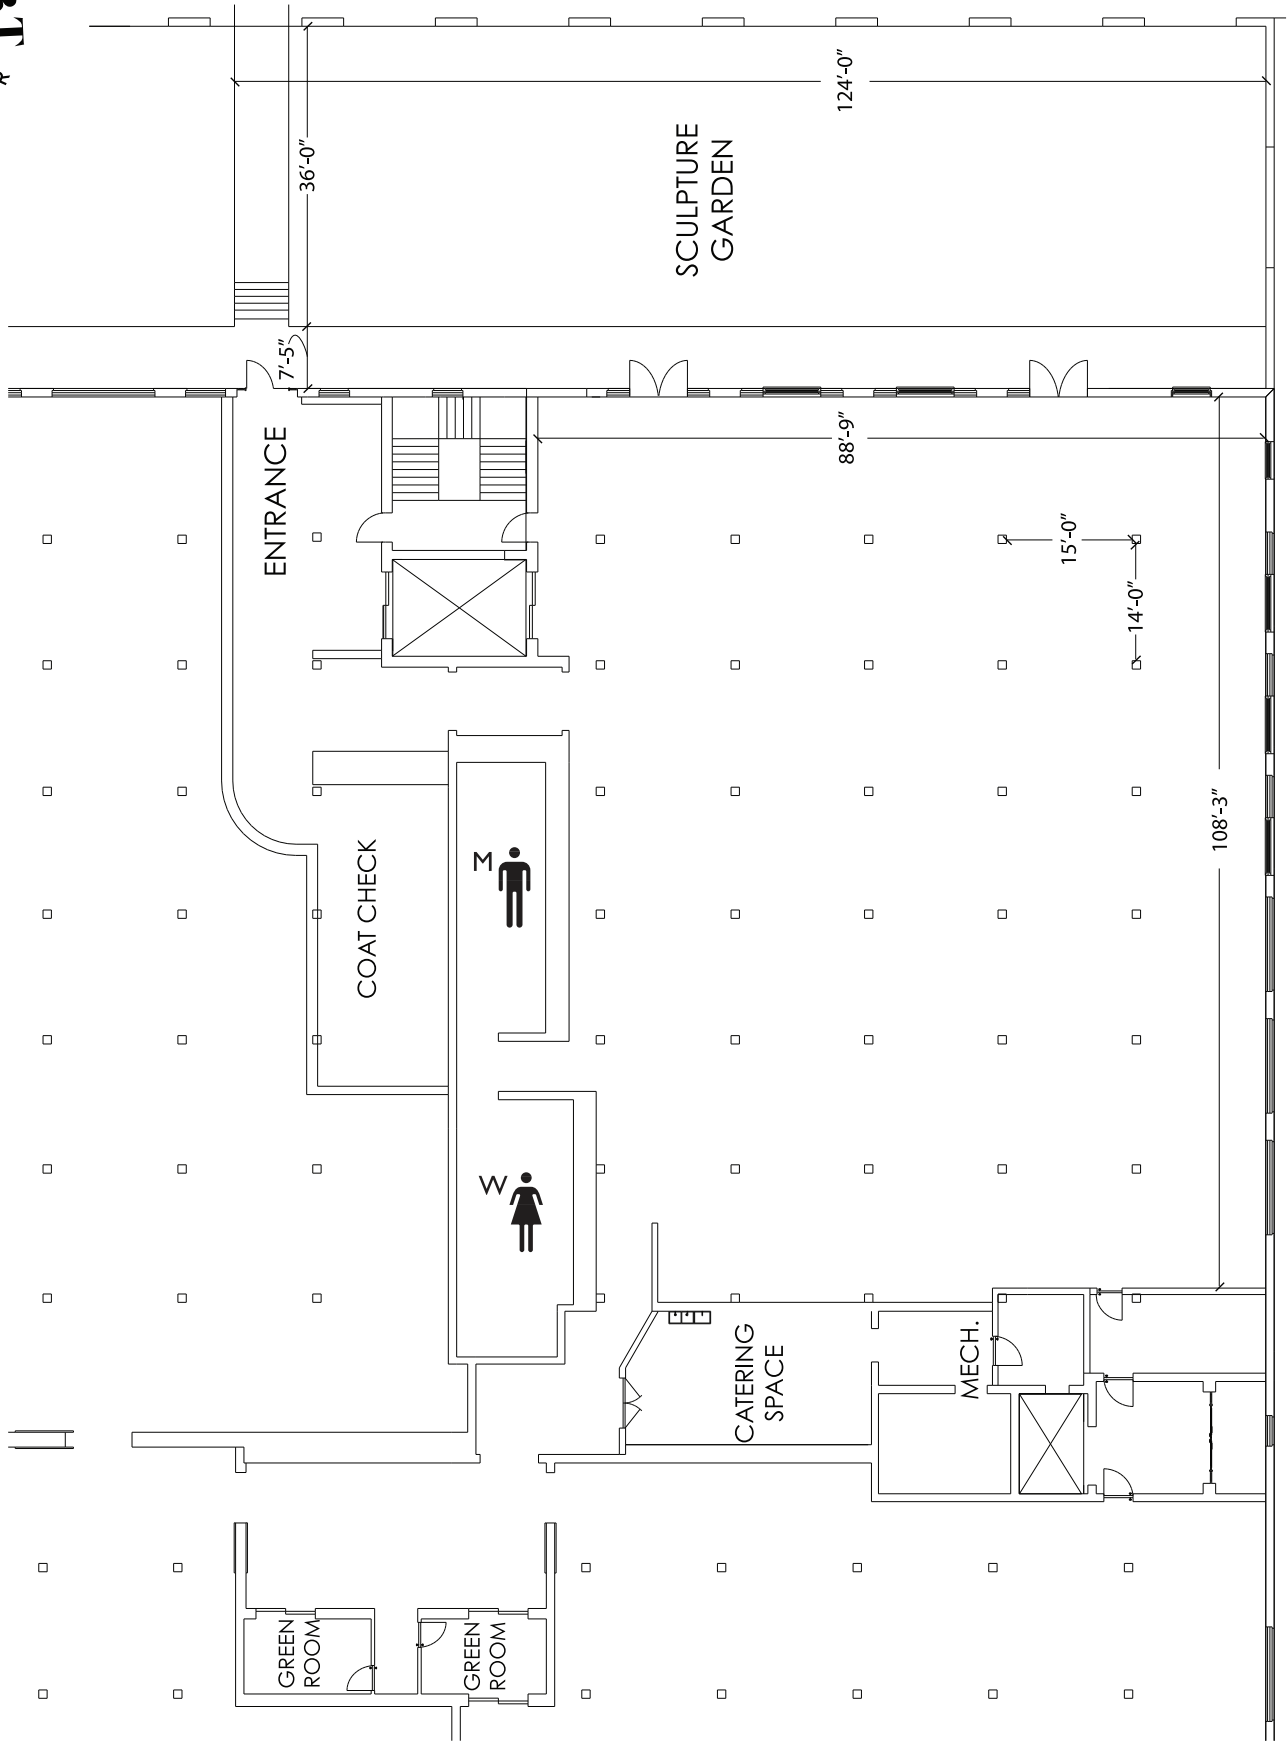

RACINE AVENUE

SCULPTURE GARDEN

35TH STREET