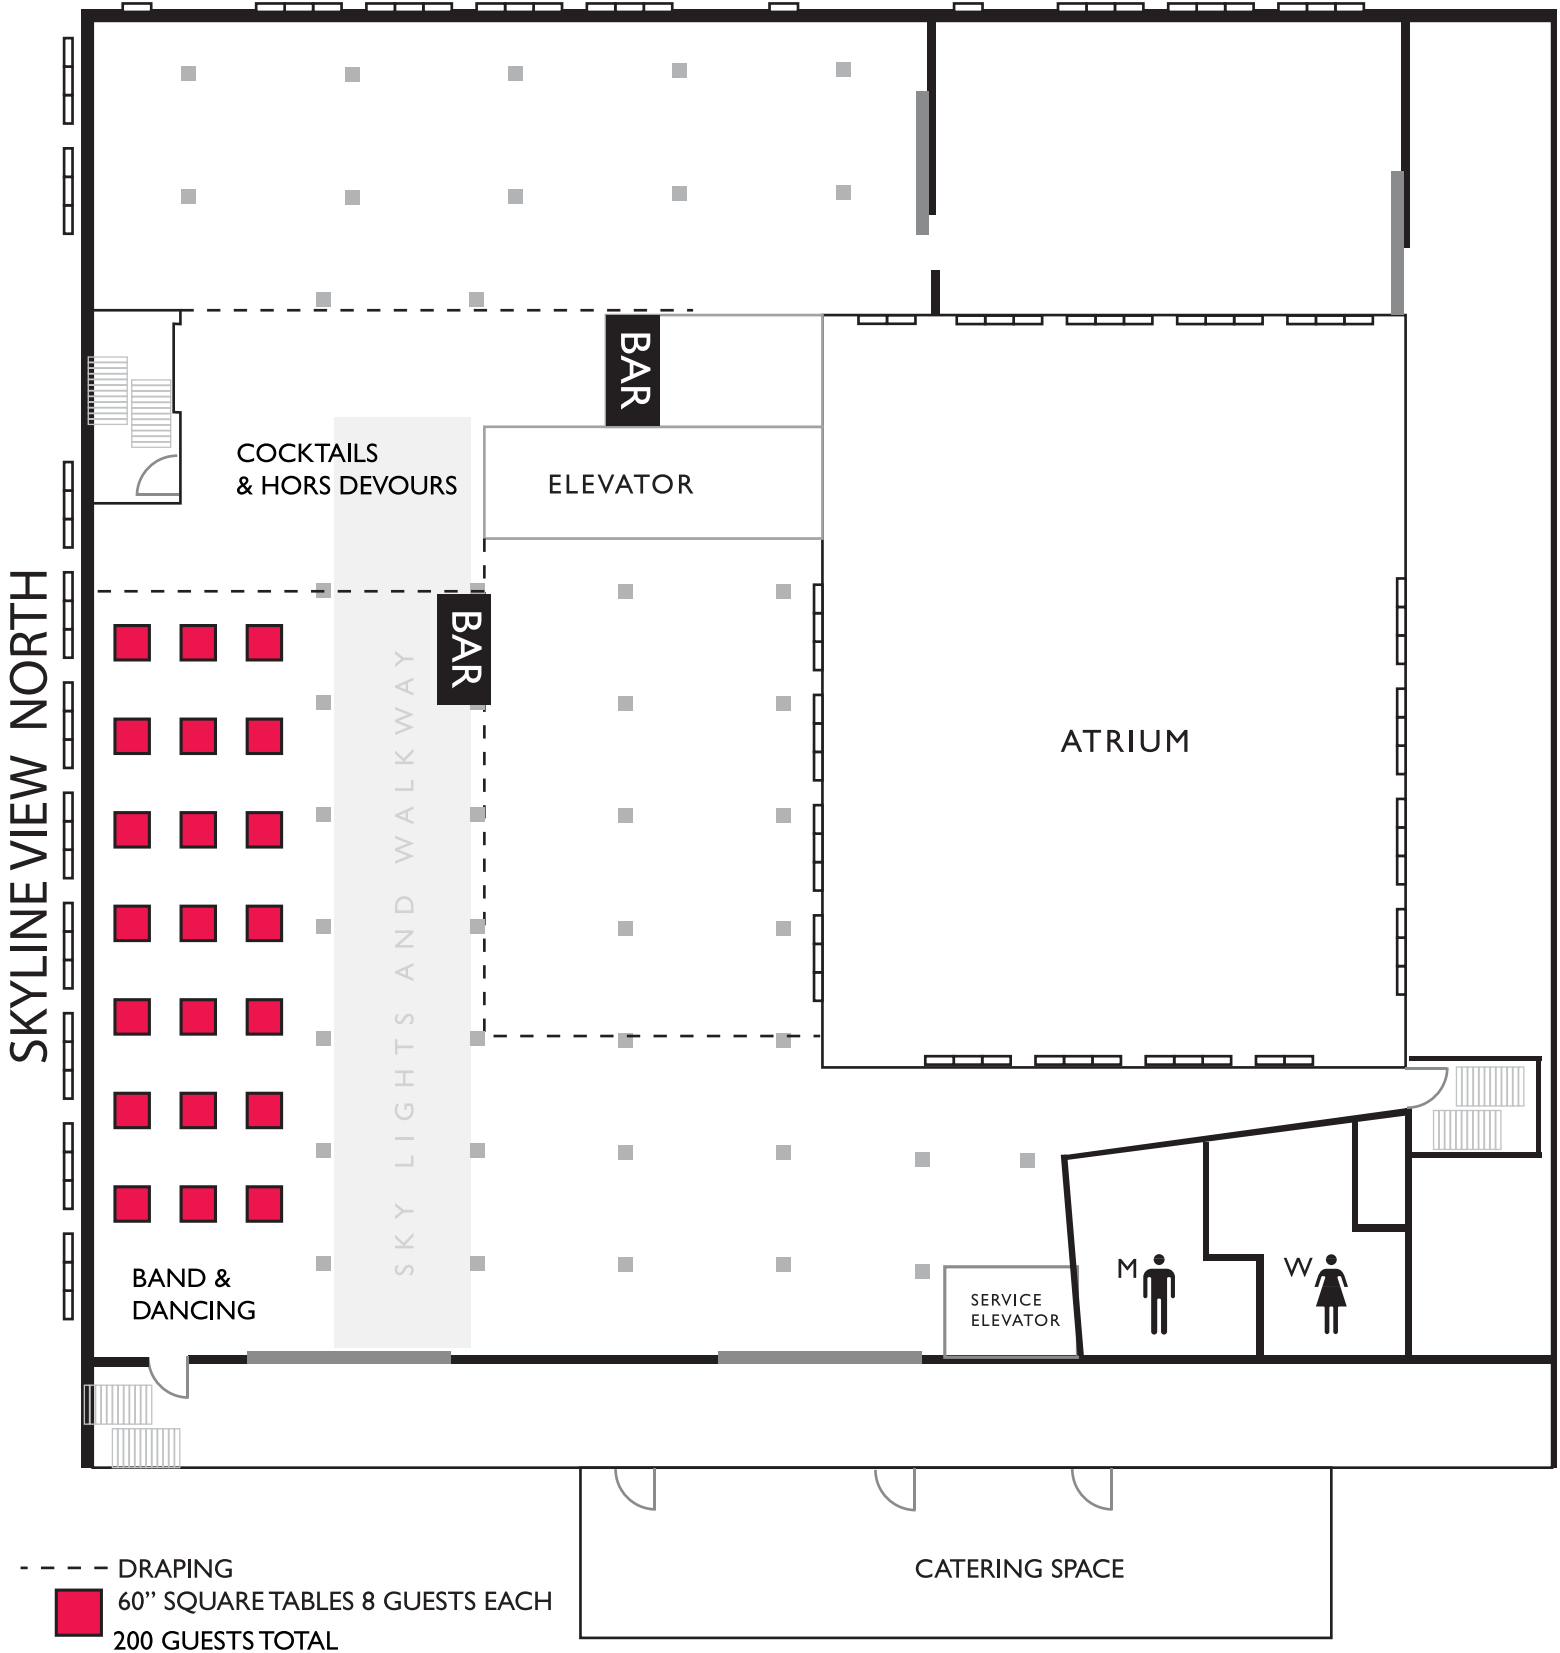

CITY VIEW EAST

SKYLINE VIEW NORTH

CITY VIEW EAST

CITY VIEW EAST

 60" ROUND TABLES 8-10 GUESTS EACH
480-600 GUESTS TOTAL

CITY VIEW EAST