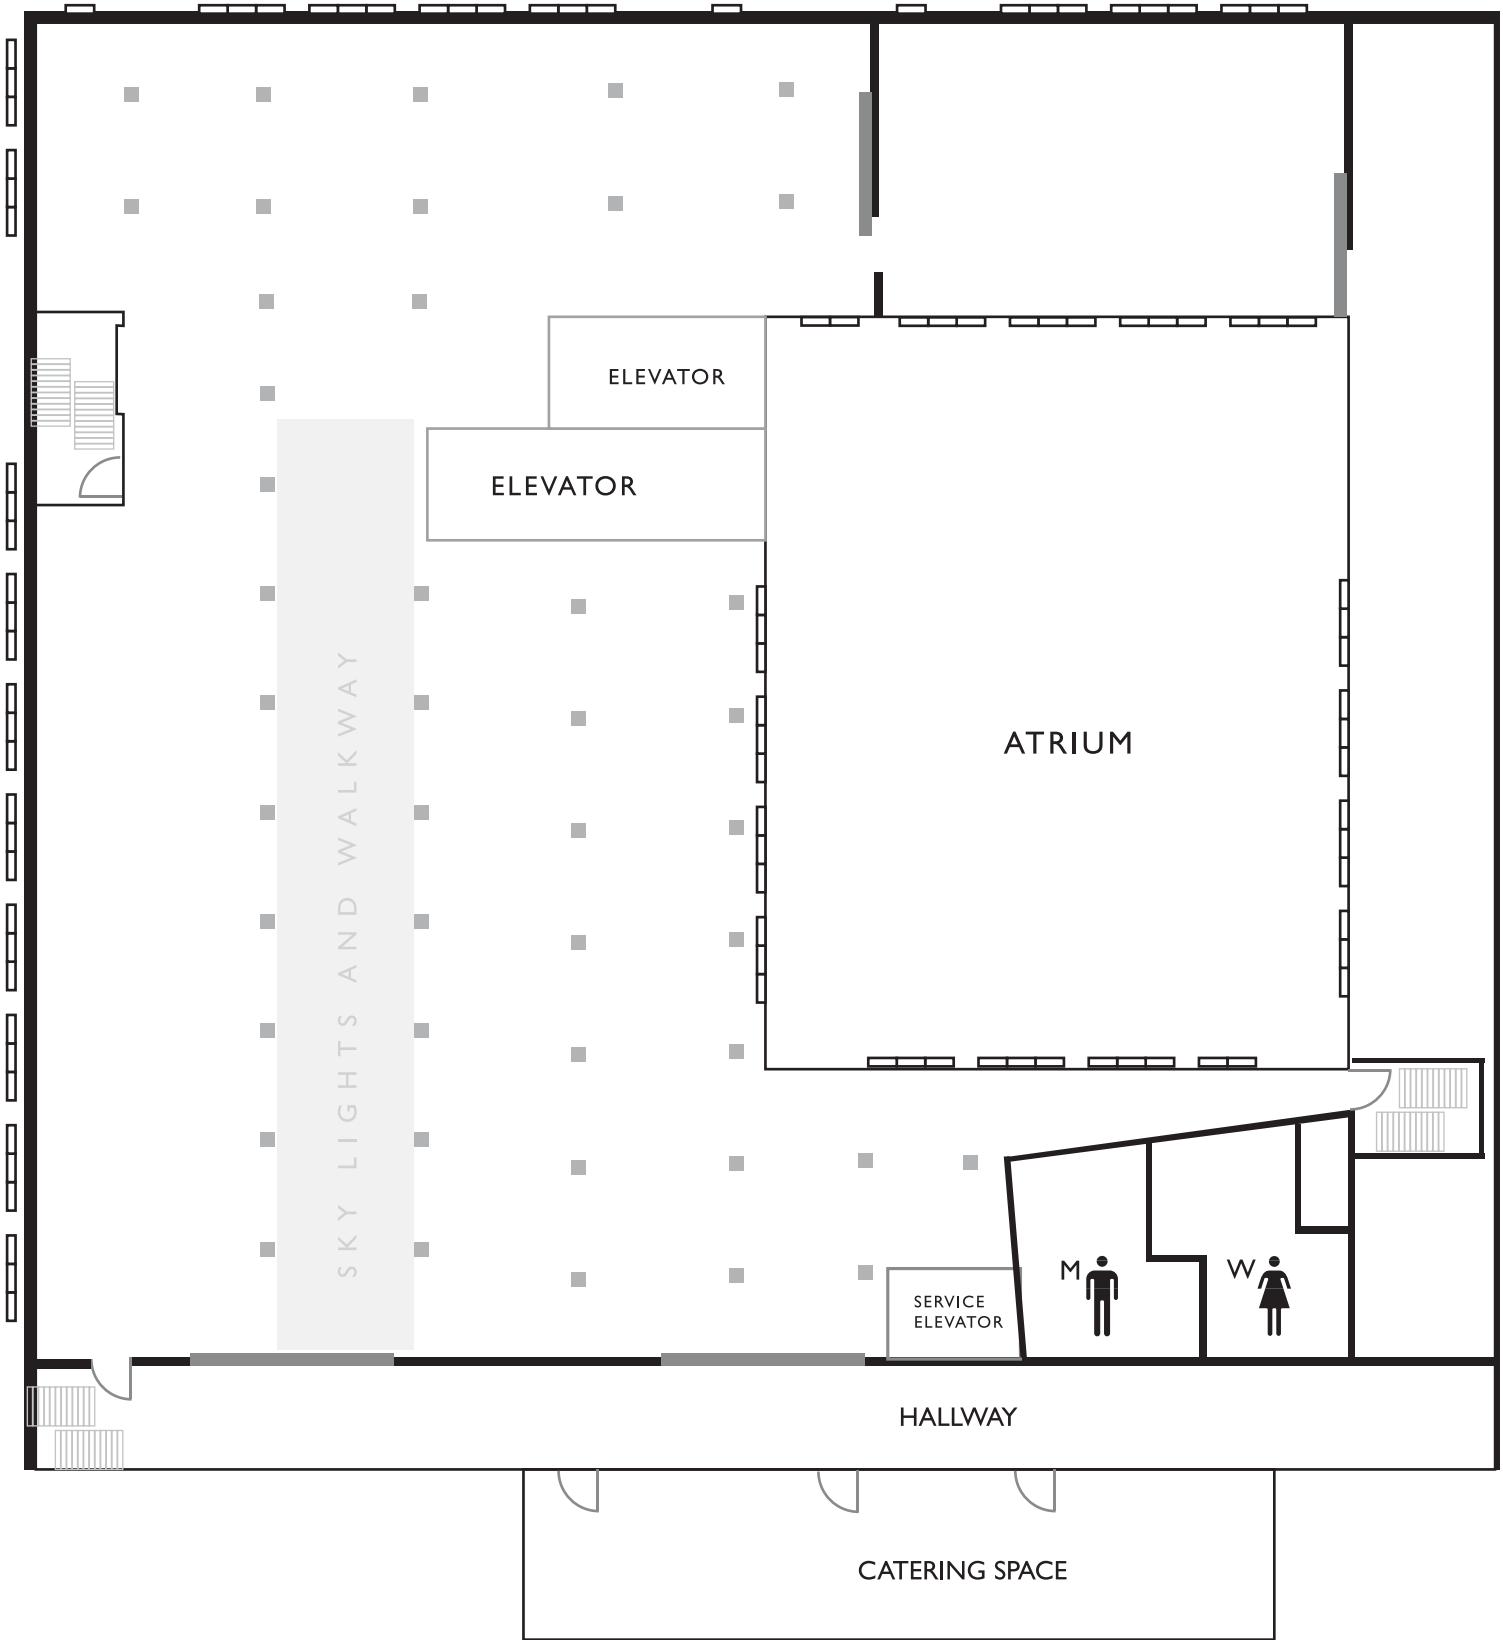

CITY VIEW EAST

SKYLINE VIEW NORTH

CITY VIEW EAST

CITY VIEW EAST

 60" ROUND TABLES 8-10 GUESTS EACH
480-600 GUESTS TOTAL

CITY VIEW EAST